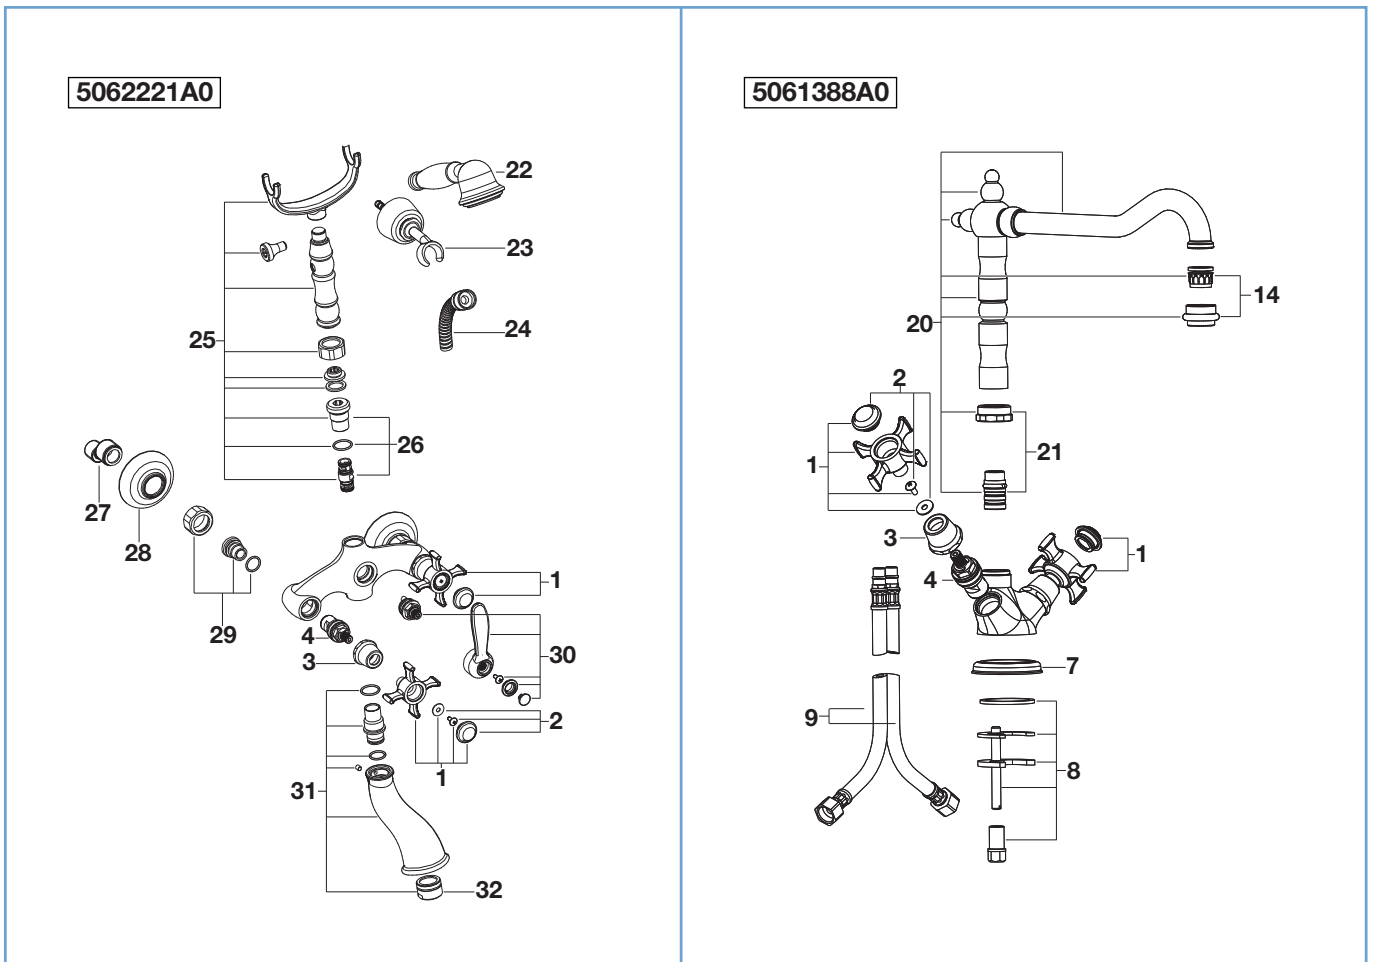

# FLORENTINA 佛罗娜

5072118A0 5062221A0  
 5072120A0 5061388A0  
 5075032A0

Code	Code	Code
1 AG0046300R	12 A525089100	24 A525009800
2 AG0046200R	13 AG0052200R	25 AG0057300R
3 AG0053100R	14 AG0057100R	26 AG0053200R
4 A525092709	16 AG0052500R	27 AG0057408R
5 AG0051200R	17 AG0047300R	28 AG0057600R
6 A525038100	18 AG0052300R	29 AG0045700R
7 AG0047200R	19 AG0052400R	30 AG0057700R
8 AG0046407R	20 AG0057200R	31 AG0046800R
9 A525020309	21 AG0046500R	32 A525000800
10 AG0004700R	22 A505317400	35 AG0068300R
11 AG0067700R	23 AG0053000R	