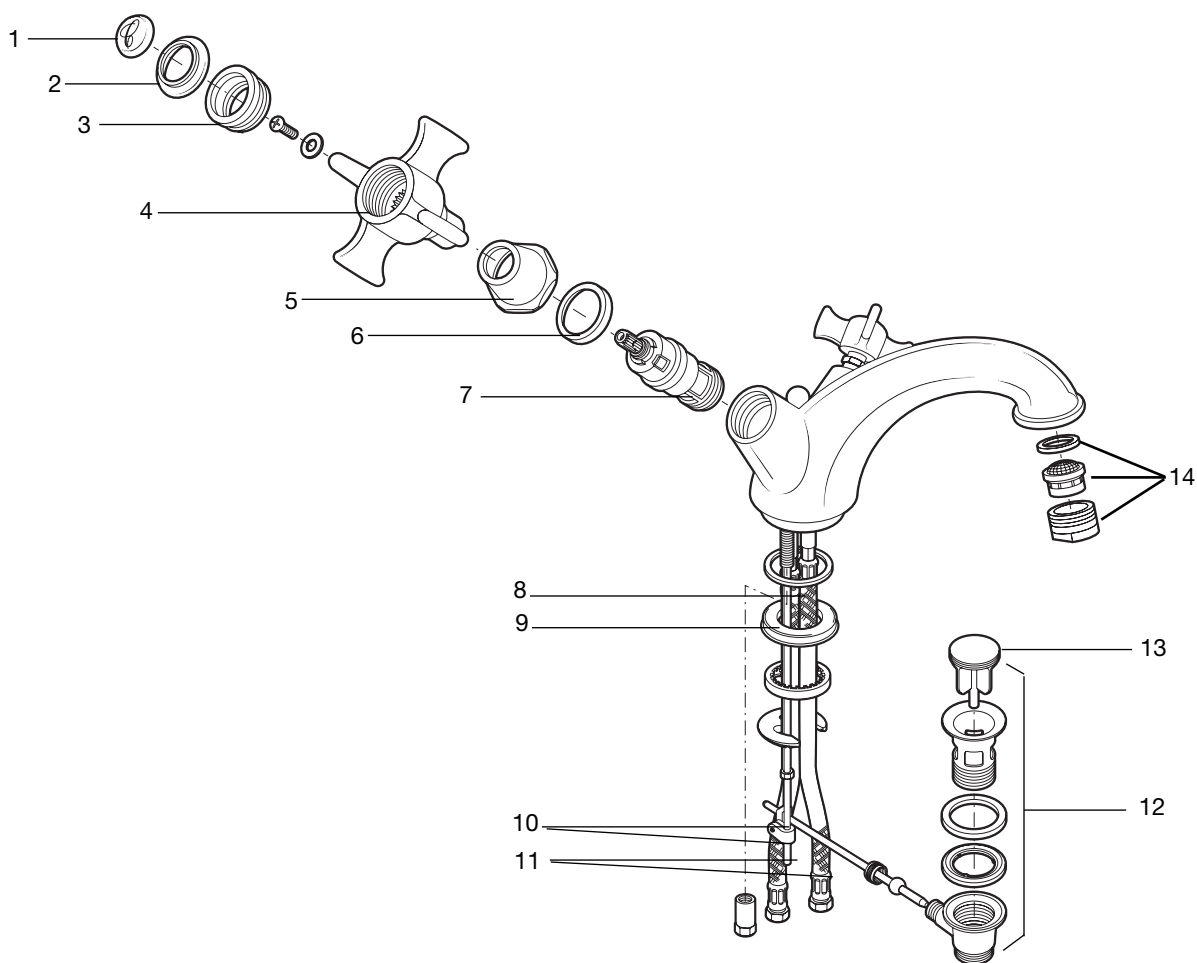

2. Lavabo

2.14. Mezclador lavabo Serie FLORENTINA

Griferías con montura cerámica

* 5072118A0 Mezclador con aireador, desagüe automático y enlaces de alimentación flexibles

* 525092607	1. Bolsa con dos índices C
502830100	2. Portaíndices
504830303	3. Sujeta portaíndices
* 501520400	4. Cruceta
502780200	5. Casquillo
503780307	6. Anillo roscado
* 525092709	7. Bolsa con 2 monturas cerámicas
502530200	8. Tirador completo desagüe automático
502812100	9. Base monobloque
503470207	10. Brida tirador
* 525766609	11. Tubo flexible M10 x 3/8"
505400100	12. Desagüe automático 1 1/4"
505119800	13. Tapón completo desagüe automático
* 525038100	14. Bolsa con un aireador macho 24 x 1

* Piezas en Tarifa