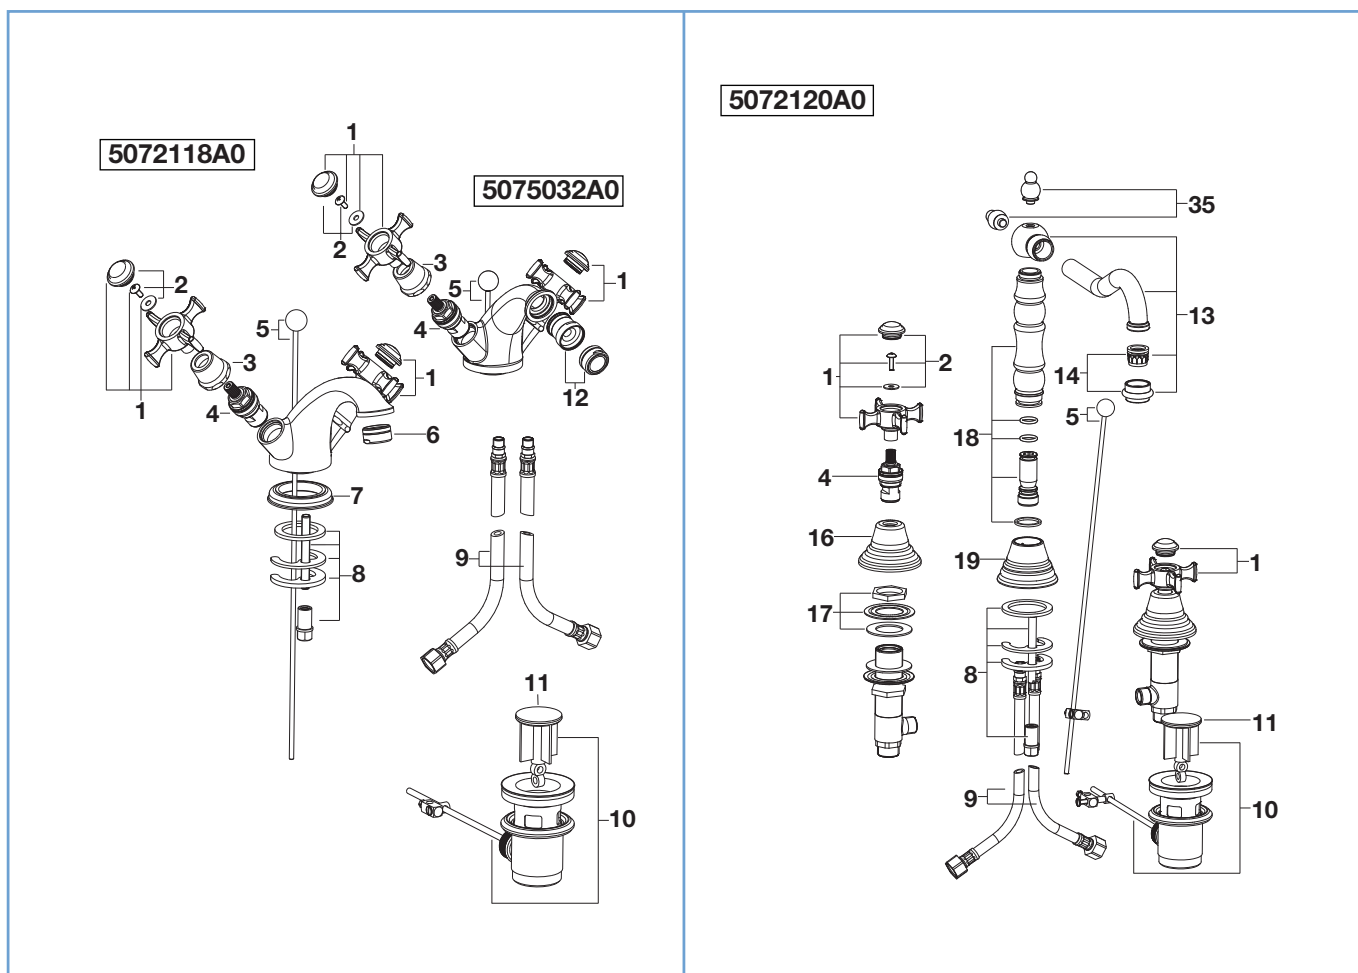

# FLORENTINA 佛罗娜

5072118A0 5062221A0  
 5072120A0 5061388A0  
 5075032A0

Code	Code	Code
1 AG0046300R	12 A525089100	24 A525009800
2 AG0046200R	13 AG0052200R	25 AG0057300R
3 AG0053100R	14 AG0057100R	26 AG0053200R
4 A525092709	16 AG0052500R	27 AG0057408R
5 AG0051200R	17 AG0047300R	28 AG0057600R
6 A525038100	18 AG0052300R	29 AG0045700R
7 AG0047200R	19 AG0052400R	30 AG0057700R
8 AG0046407R	20 AG0057200R	31 AG0046800R
9 A525020309	21 AG0046500R	32 A525000800
10 AG0004700R	22 A505317400	35 AG0068300R
11 AG0067700R	23 AG0053000R	