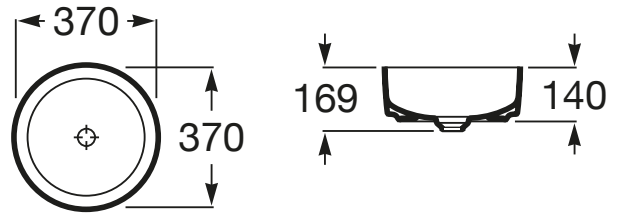

INSPIRA

ROUND - Over countertop FINECERAMIC® basin

DIMENSIONS

Length	370 mm
Width	370 mm
Height	140 mm

COLOURS AND FINISHES

00 White

TECHNICAL DRAWINGS

FEATURES

- Basin capacity (l): 11.2
- Bowl position: Central
- Installation type: Bowl / On countertop
- Material: FINECERAMIC®
- Shape: Round
- Taphole configuration: No tapholes
- Trap: Not included
- Waste: Included
- Weight (Kg): 5.2
- Without overflow