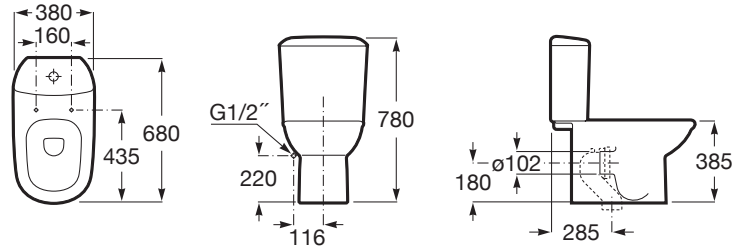

NEXO

Vitreous china close-coupled WC with dual outlet

DIMENSIONS

Length 380 mm.

Width 680 mm.

Height 780 mm.

COLOURS AND FINISHES

00 White

TECHNICAL DRAWINGS

FEATURES

Fixing kit: Included

Flushing system: Washdown

Installation type: Floor-standing

Outlet type: Dual

Shape: Round