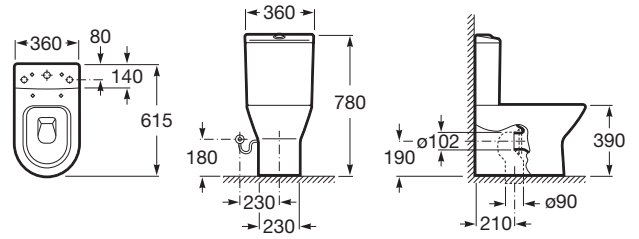

NEXO

Compact vitreous china WC with dual outlet

DIMENSIONS

Length	360 mm
Width	615 mm
Height	780 mm

COLOURS AND FINISHES

00 White

TECHNICAL DRAWINGS

FEATURES

Back-to-wall

Fixing kit: Included

Flushing system: Washdown

Installation type: Floor-standing

Outlet type: Dual

Shape: Round

Compact toilet

COMPATIBLE WITH

Dual flush 6/3L WC cistern
341645..0

Slim soft-closing toilet seat and cover
80164C..4

Soft-closing toilet seat and cover (quick release)
80164B..4

Toilet seat and cover
801640..4

Nexo

Two ostensibly conflicting objectives, converge in harmony in this collection: aesthetics and economy. Pieces wrought in several dimensions so that they adapt to all spaces. A contemporary and perfectly-proportioned design that blends subtly into all types of spaces.