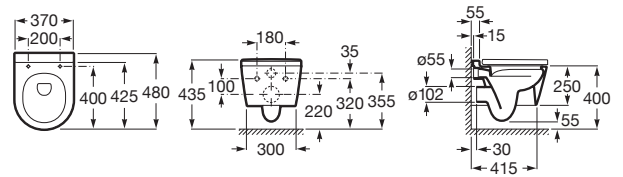

INSPIRA

ROUND - Compact vitreous china Rimless wall-hung WC with horizontal outlet

DIMENSIONS

Length	370 mm
Width	480 mm
Height	440 mm

COLOURS AND FINISHES

TECHNICAL DRAWINGS

FEATURES

- Fixing kit: Included
- Flushing system: Washdown
- Installation type: Wall-hung
- Outlet type: Horizontal
- Rim type: Rimless
- Roca Rimless®
- Shape: Round

Compact toilet

COMPATIBLE WITH

ROUND - Soft-closing compact SUPRALIT® seat and cover for toilet

80152C..B

DUPLO WC FLUXOR - Concealed structure for toilet with dual flush valve

890092100

DUPLO WC ONE SMART - Fullframe Concealed Cistern for Smart Toilets