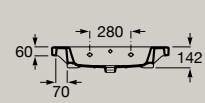

Basins

Wall-hung

Wall-hung basin

550 x 460 mm

A3270MV000 Wall-hung basin

600 x 460 mm

A3270M1000 Wall-hung basin

A | 550 | 600 |

Wall-hung basin

800 x 460 mm

A3270M0000 Wall-hung basin

Wall-hung basin

1000 x 460 mm

A3270MA000 Wall-hung basin

Asymmetric wall-hung basin

1000 x 460 mm

A3270ME000 Sink on right hand

A3270MB000 Sink on left hand

Wall-hung basin

1400 x 460 mm

A3270MU000 Double wall-hung basin

Dimensions in mm