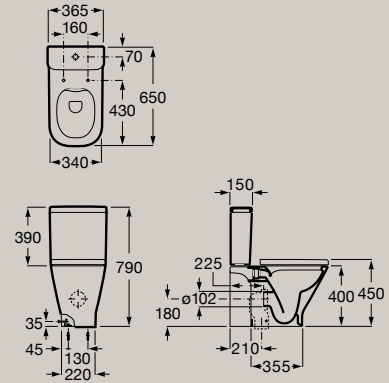

Close-coupled floorstanding
Square

Close-coupled WC

- **A342479000** Dual outlet Roca Rimless® WC
- **A342477000** Horizontal outlet WC
- **A342478000** Vertical outlet WC

Dual flush 4.5/3L WC cistern

- **A341470000** Bottom inlet
- **A341471000** Side inlet

WC seat and cover

- **A801472006** Soft-closing seat and cover
- **A801470002** Seat and cover
- **A80147200B** Soft-closing seat and cover. Supralit®
- **A80147000B** Seat and cover. Supralit®

4,5/3L Easy
●●○ Removal