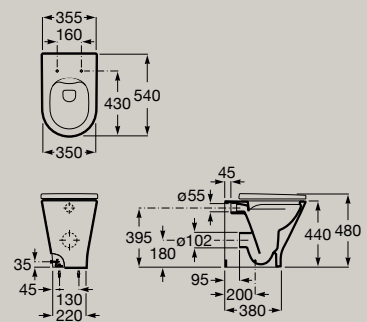

**A801D10001** Seat and cover. Supralit®

Back to Wall	Easy Removal	Comfort Height
-----------------	-----------------	-------------------

Dimensions in mm