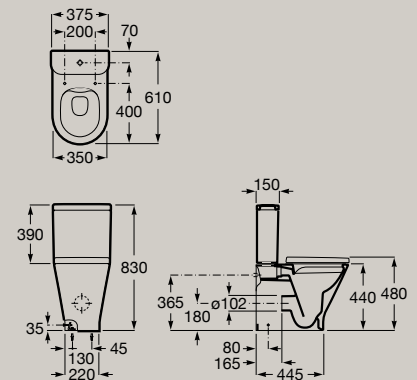

Comfort height compact back to wall close-coupled WC

A3420NJ000 Roca Rimless® WC

Dual flush 4.5/3L WC cistern

A3410N0000 Bottom inlet

A3410N1000 Side inlet

WC seat and cover

A801D2200 Soft-closing seat and cover.
Supralit®

A801D20001 Seat and cover. Supralit®

4,5/3L	Back	Easy	Comfort
●●○	to Wall	Removal	Height
			Compact