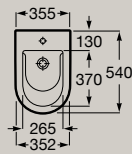

Bidet

A3570N4000 Bidet

Bidet lid

A806D12001 Soft-closing lid. Supralit®
A806D10001 Lid. Supralit®