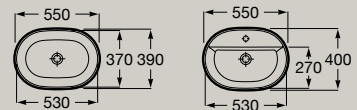

Round

In countertop basin

550 x 390 mm

A3270Y5000 Basin