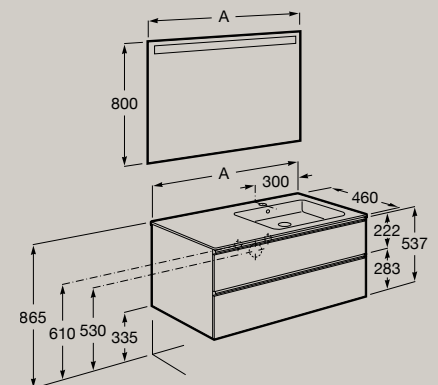

Base unit with two drawers and
asymmetrical slim basin

1000 x 460 mm

A851482... Unik. Right hand basin
A851481... Unik. Left hand basin
A851515... Pack. Right hand basin
(with Eidos LED mirror)
A851514... Pack. Left hand basin
(with Eidos LED mirror)

800 x 460 mm

A851480... Unik. Right hand basin
A851479... Unik. Left hand basin
A851513... Pack. Right hand basin
(with Eidos LED mirror)
A851512... Pack. Left hand basin
(with Eidos LED mirror)

Soft Close	Internal Organiser	Slim Basin