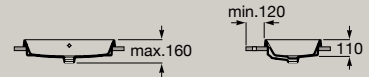

600 x 390 mm

A3270YA000 Basin with faucet bank