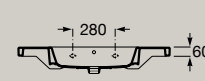

800 x 460 mm

**A3270M0000** Wall-hung basin

Wall-hung basin

1000 x 460 mm

**A3270MA000** Wall-hung basin

Asymmetric wall-hung basin

1000 x 460 mm

**A3270ME000** Sink on right hand