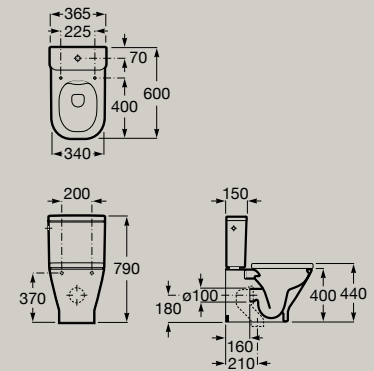

Compact back to wall close-coupled WC

- **A342737000H** Dual outlet Roca Rimless® WC

Dual flush 4/2L WC cistern

- **A341730000** Bottom inlet
- **A341731000** Side inlet

WC seat and cover

- **A801732002** Soft-closing seat and cover
- **A801730002** Seat and cover
- **A80173200B** Soft-closing seat and cover. Supralit®
- **A80173000B** Seat and cover. Supralit®

4/2L Back Compact Easy
●●○ to Wall Removal