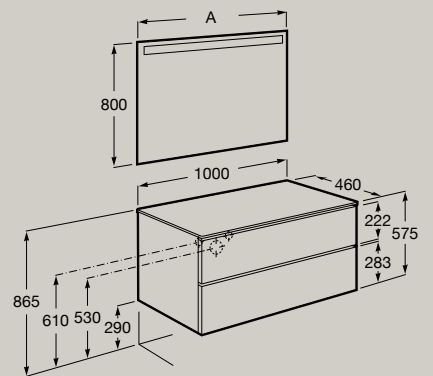

A | 1000 | 800 | 600 |

Base unit for over countertop asymmetrical basin with two drawers

1000 x 460

A851958... Base unit for right hand basin

A851959... Base unit for left hand basin

A851972... Pack. Right hand basin (with Eidos LED mirror)

A851971... Pack. Left hand basin (with Eidos LED mirror)

Soft Close	Internal Organiser