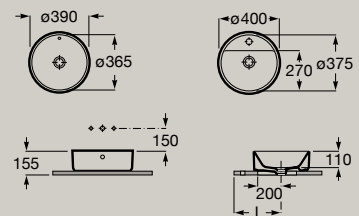

ø400 mm

A3270MK000 Basin with faucet bank

Dimensions in mm

See compatible base units on pages 55-56.