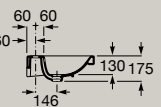

Asymmetric wall-hung basin

1000 x 460 mm

A3270ME000 Sink on right hand

A3270MB000 Sink on left hand