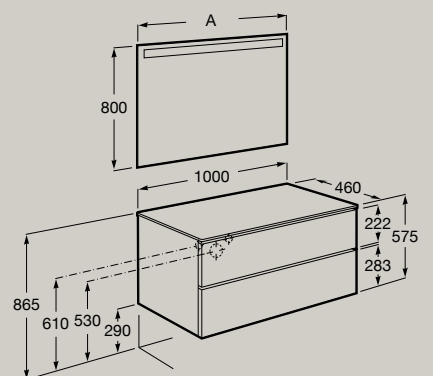

See compatible legs and complements on page 56. / See compatible over countertop basins on page 47.

Dimensions in mm. Replace (...) in the product reference with the code of the chosen finish:

● 806 Glossy White ● 509 Matt White ● 547 Matt Grey ● 548 Matt Blue ○ 434 Nordic Ash ● 517 Walnut ● 402 City Oak