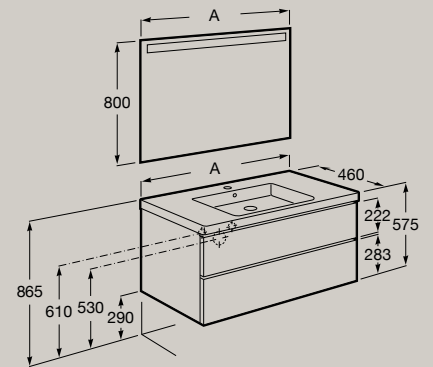

800 x 460 mm

**A851964...** Unik

**A851975...** Pack (with Eidos LED mirror)

600 x 460 mm

**A851963...** Unik

**A851974...** Pack (with Eidos LED mirror)

Soft  
Close

Internal  
Organiser