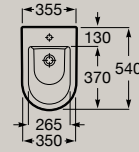

Bidets

Round

Wall-hung bidet with hidden fixing

A3570N6000 Bidet

Bidet lid

A806D12001 Soft-closing lid. Supralit®
A806D10001 Lid. Supralit®

Hidden
Fixation