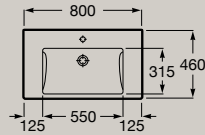

Basins

Wall-hung

Wall-hung basin

550 x 460 mm

A3270MV000 Wall-hung basin

600 x 460 mm

A3270M1000 Wall-hung basin

A | 550 | 600 |

Wall-hung basin

800 x 460 mm

A3270M0000 Wall-hung basin

Wall-hung basin

1000 x 460 mm

A3270MA000 Wall-hung basin

Asymmetric wall-hung basin

1000 x 460 mm

A3270ME000 Sink on right hand

A3270MB000 Sink on left hand

Wall-hung basin

1400 x 460 mm

A3270MU000 Double wall-hung basin

Dimensions in mm