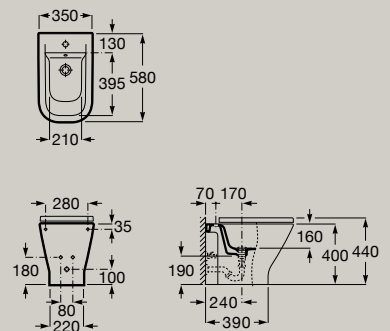

Bidet

A357474000 Bidet

Bidet lid

A80647200B Soft-closing lid. Supralit®

A80647000B Lid. Supralit®