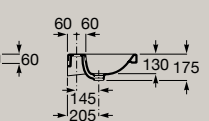

Wall-hung basin

1400 x 460 mm

A3270MU000 Double wall-hung basin