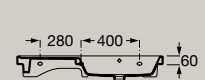

Asymmetric wall-hung basin

1000 x 460 mm

A3270ME000 Sink on right hand

A3270MB000 Sink on left hand