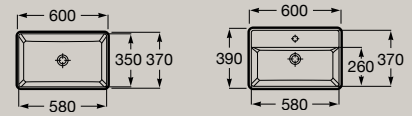

In countertop
Square

In countertop basin

600 x 370 mm

A3270Y8000 Basin