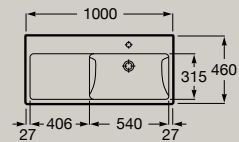

Asymmetric wall-hung basin

1000 x 460 mm

A3270ME000 Sink on right hand

A3270MB000 Sink on left hand