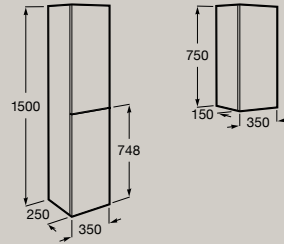

Soft Close Internal Organiser

A | 1100 | 1000 | 900 |

Extra auxiliary units

1500 x 350 mm

- A857702...** Column unit

750 x 350 mm

- A857703...** Top unit with door

See compatible over countertop basins on page 47.