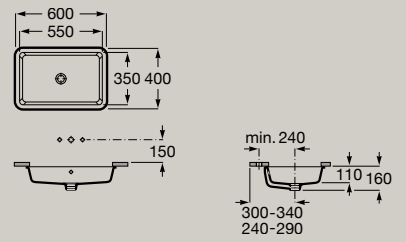

**A3270Y3000** Basin

ø400 mm

**A3270Y4000** Basin with faucet bank

Dimensions in mm

Under countertop  
Square

Under countertop basin

550 x 350 mm

**A3270YF000** Basin