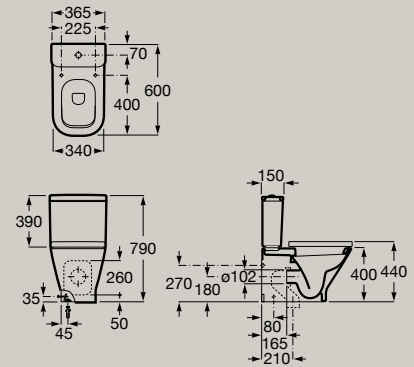

Compact back to wall close-coupled WC

- **A342472000** Dual outlet WC

Dual flush 4.5/3L WC cistern

- **A341470000** Bottom inlet
- **A341471000** Side inlet

WC seat and cover

- **A801732002** Soft-closing seat and cover
- **A801730002** Seat and cover
- **A80173200B** Soft-closing seat and cover. Supralit®
- **A80173000B** Seat and cover. Supralit®

4,5/3L Back Compact Easy
●●○ to Wall Removal