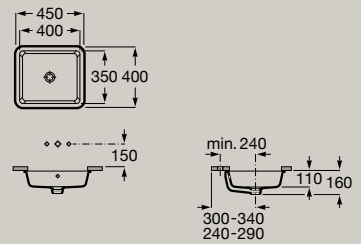

Under countertop basin

400 x 350 mm

A3270YE000 Basin