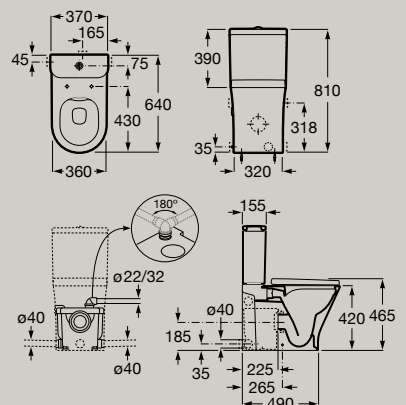

Pack: Back to wall close-coupled WC

Roca Rimless® WC with waste macerator
D-trit. Dual flush 4.5/3L cistern.

Soft-closing seat and cover. Supralit®

A34TON2000

4,5/3L	Back	Easy	D-Trit
●●○	to Wall	Removal