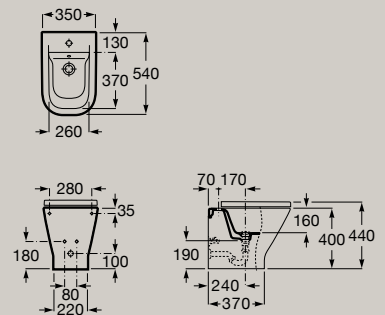

Back to wall bidet

A357477000 Bidet

Bidet lid

A80673200B Soft-closing lid. Supralit®

A80673000B Lid. Supralit®

Back
to Wall