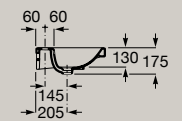

800 x 460 mm

**A3270M0000** Wall-hung basin

Wall-hung basin

1000 x 460 mm

**A3270MA000** Wall-hung basin

Asymmetric wall-hung basin

1000 x 460 mm

**A3270ME000** Sink on right hand