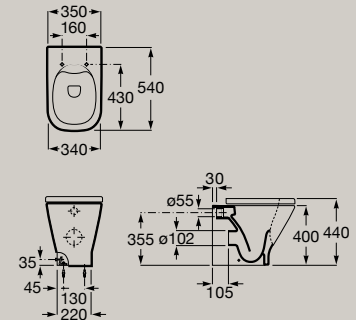

Single floorstanding
Square

Back to wall single floorstanding WC

A347737000 Roca Rimless® Square WC

WC seat and cover

A801472006 Soft-closing seat and cover
A801470002 Seat and cover
A80147200B Soft-closing seat and cover.
Supralit®
A8014700B Seat and cover. Supralit®

Back to Wall	Easy Removal