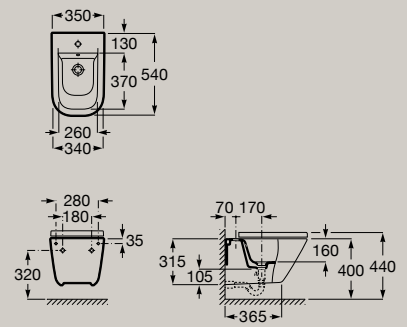

Bidets

Square

Wall-hung bidet

A357476000 Bidet

Bidet lid

A80673200B Soft-closing lid. Supralit®

A80673000B Lid. Supralit®

Hidden
Fixation