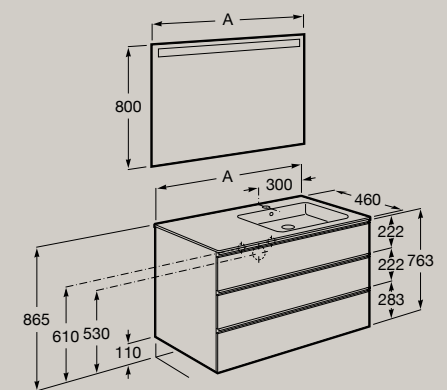

Base unit with three drawers and
asymmetrical slim basin

1000 x 460 mm

A851492... Unik. Right hand basin
A851491... Unik. Left hand basin
A851523... Pack. Right hand basin
(with Eidos LED mirror)
A851522... Pack. Left hand basin
(with Eidos LED mirror)

800 x 460 mm

A851489... Unik. Right hand basin
A851487... Unik. Left hand basin
A851521... Pack. Right hand basin
(with Eidos LED mirror)
A851520... Pack. Left hand basin
(with Eidos LED mirror)

Soft Close	Internal Organiser	Slim Basin

A | 1000 | 800 |

Base unit with three drawers, slim basin

1000 x 460 mm

A851853... Unik
A851855... Pack (with Eidos LED mirror)

800 x 460 mm

A851486... Unik
A851519... Pack (with Eidos LED mirror)

700 x 460 mm

A851485... Unik
A851518... Pack (with Eidos LED mirror)

600 x 460 mm

A851484... Unik
A851517... Pack (with Eidos LED mirror)

550 x 460 mm

A851623... Unik
A851625... Pack (with Eidos LED mirror)

Soft Close	Internal Organiser	Slim Basin