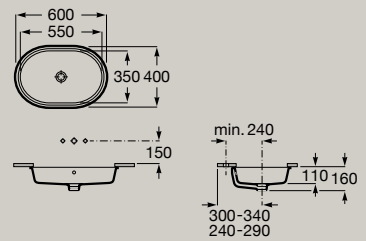

Under countertop basin

400 x 350 mm

**A3270YE000** Basin

Round

Under countertop basin

550 x 350 mm

**A3270YC000** Basin

Under countertop basin