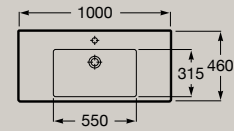

800 x 460 mm

**A3270M0000** Wall-hung basin

Wall-hung basin

1000 x 460 mm

**A3270MA000** Wall-hung basin

Asymmetric wall-hung basin

1000 x 460 mm

**A3270ME000** Sink on right hand