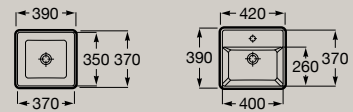

**A3270Y8000** Basin

600 x 390 mm

**A3270YA000** Basin with faucet bank

In countertop basin

390 x 370 mm

**A3270Y7000** Basin

420 x 390 mm

**A3270Y9000** Basin with faucet bank