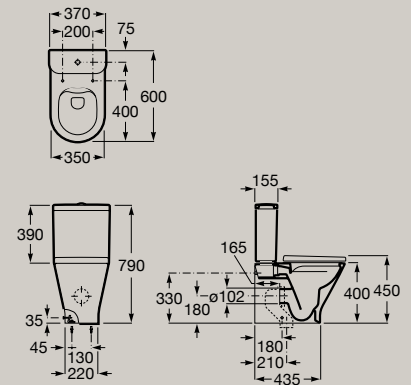

Comfort height compact back to wall close-coupled WC

**A3420NJ000** Roca Rimless® WC

Dual flush 4.5/3L WC cistern

**A3410N0000** Bottom inlet

**A3410N1000** Side inlet

WC seat and cover

**A801D2200** Soft-closing seat and cover.  
Supralit®