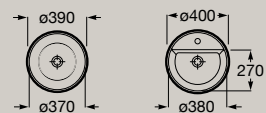

In countertop basin

ø390 mm

A3270Y3000 Basin