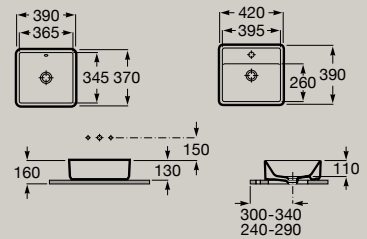

**A3270Y2000** Basin

600 x 420 mm

**A3270MN000** Basin with faucet bank

Over countertop basin

390 x 370 mm

**A3270ML000** Basin

420 x 390 mm

**A3270MM000** Basin with faucet bank