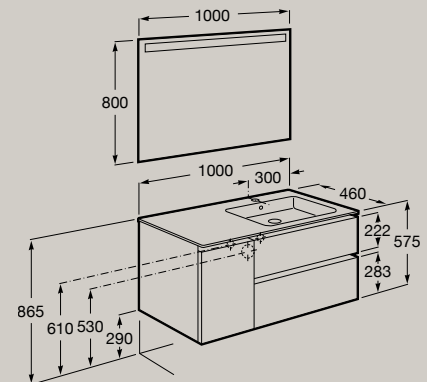

Asymmetrical base unit with two drawers and one door and asymmetrical slim basin

1000 x 460 mm

- **A851997...** Unik. Right hand basin
- **A851996...** Unik. Left hand basin
- **A851999...** Pack. Right hand basin (with Eidos LED mirror)
- **A851998...** Pack. Left hand basin (with Eidos LED mirror)

Soft Close	Internal Organiser	Slim Basin