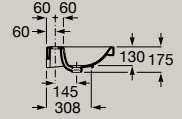

Basins

Wall-hung

Wall-hung basin

550 x 460 mm

A3270MV000 Wall-hung basin

600 x 460 mm

A3270M1000 Wall-hung basin

A | 550 | 600 |

Wall-hung basin

800 x 460 mm

A3270M0000 Wall-hung basin

Wall-hung basin

1000 x 460 mm

A3270MA000 Wall-hung basin

Asymmetric wall-hung basin

1000 x 460 mm

A3270ME000 Sink on right hand

A3270MB000 Sink on left hand

Wall-hung basin

1400 x 460 mm

A3270MU000 Double wall-hung basin

Dimensions in mm