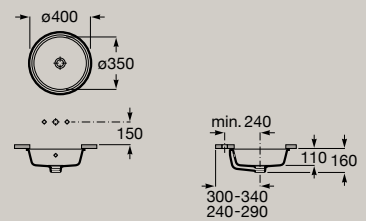

Under countertop basin

ø350 mm

A3270YB000 Basin