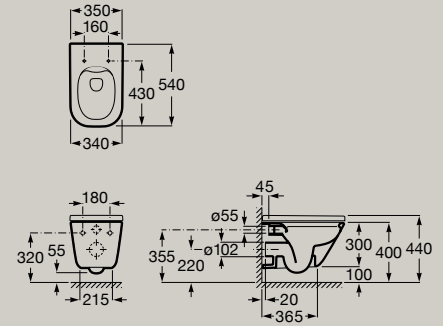

Toilets

Wall-hung
Square

Wall-hung WC

A34647L000 Roca Rimless® Square WC
A346477000 Square WC

WC seat and cover

A801472006 Soft-closing seat and cover
A801470002 Seat and cover
A80147200B Soft-closing seat and cover.
Supralit®
A80147000B Seat and cover. Supralit®

Easy Removal	Hidden Fixation