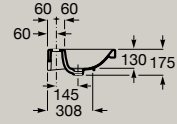

## Wall-hung

Wall-hung basin

550 x 460 mm

**A3270MV000** Wall-hung basin

600 x 460 mm

**A3270M1000** Wall-hung basin

A | 550 | 600 |

Wall-hung basin