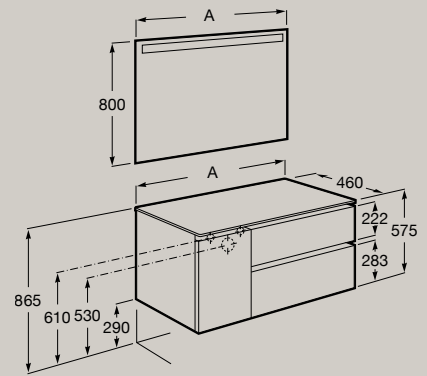

Asymmetrical base unit for over countertop asymmetrical basin with two drawers and one door

1100 x 460 mm

- **A851504...** Unik. Right hand basin
- **A851505...** Unik. Left hand basin
- **A851535...** Pack. Right hand basin (with Eidos LED mirror)
- **A851536...** Pack. Left hand basin (with Eidos LED mirror)

1000 x 460 mm

- **A851956...** Unik. Right hand basin
- **A851957...** Unik. Left hand basin
- **A852001...** Pack. Right hand basin (with Eidos LED mirror)
- **A852000...** Pack. Left hand basin (with Eidos LED mirror)

900 x 460 mm

- **A851502...** Unik. Right hand basin
- **A851503...** Unik. Left hand basin
- **A851533...** Pack. Right hand basin (with Eidos LED mirror)
- **A851534...** Pack. Left hand basin (with Eidos LED mirror)

Soft Close Internal Organiser

A | 1100 | 1000 | 900 |

Extra auxiliary units

1500 x 350 mm

- **A857702...** Column unit

750 x 350 mm

- **A857703...** Top unit with door