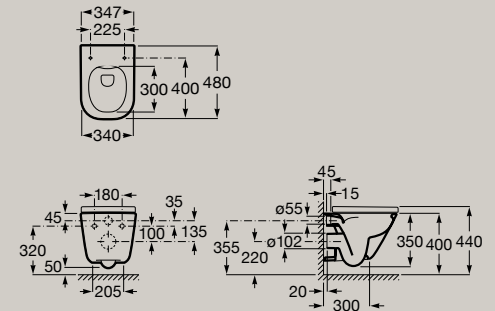

Compact wall-hung WC

A34647A000 Roca Rimless® Square WC

WC seat and cover

A801732002 Soft-closing seat and cover
A801730002 Seat and cover
A80173200B Soft-closing seat and cover.
Supralit®
A80173000B Seat and cover. Supralit®

Compact	Easy Removal	Hidden Fixation