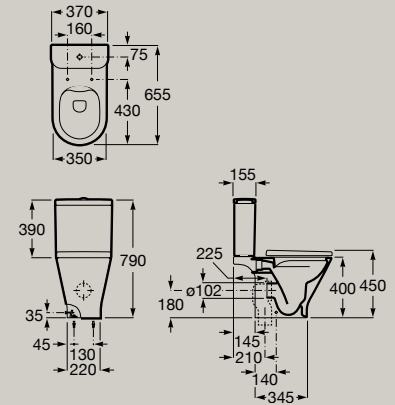

Close-coupled floorstanding

Round

Close-coupled WC

A3420N8000 Roca Rimless® WC

Dual flush 4.5/3L WC cistern

A3410N0000 Bottom inlet

A3410N1000 Side inlet

WC seat and cover

A801D12001 Soft-closing seat and cover.
Supralit®

A801D10001 Seat and cover. Supralit®

4,5/3L	Easy
●●○	Removal