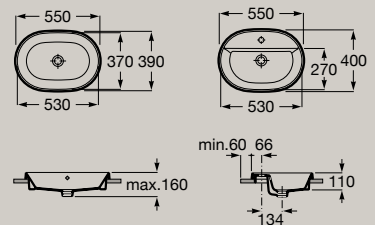

Round

Over countertop basin

550 x 390 mm

A3270Y1000 Basin

550 x 400 mm

A3270Y0000 Basin with faucet bank

Over countertop basin

ø390 mm

A3270MJ000 Basin