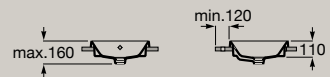

ø400 mm

A3270Y4000 Basin with faucet bank