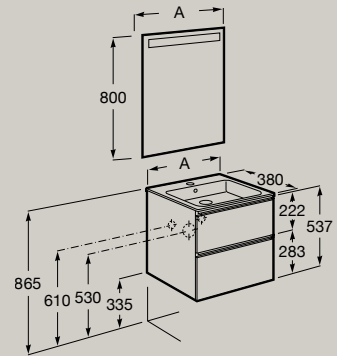

Compact base units (depth of 380 mm)
2 / 3 drawers

Compact base unit with two drawers
and slim basin

800 x 380

A851497... Unik
A851528... Pack (with Eidos LED mirror)

700 x 380

A851496... Unik
A851527... Pack (with Eidos LED mirror)

600 x 380

A851495... Unik
A851526... Pack (with Eidos LED mirror)

500 x 380

A851494... Unik
A851525... Pack (with Eidos LED mirror)

Soft Close	Internal Organiser	Slim Basin

A | 800 | 700 | 600 | 500 |

Compact base unit with three drawers
and slim basin

800 x 380 mm

A851499... Unik
A851530... Pack (with Eidos LED mirror)

600 x 380 mm

A851498... Unik
A851529... Pack (with Eidos LED mirror)

Soft Close	Internal Organiser	Slim Basin