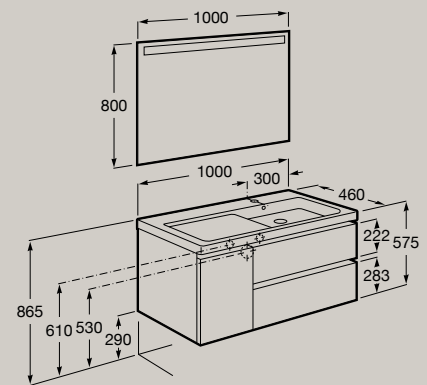

Asymmetrical base units
(depth of 460 mm) 2 drawers
and one door

Asymmetrical base unit with two drawers and one door and asymmetrical basin

1000 x 460 mm

- **A851969...** Unik. Right hand basin
- **A851968...** Unik. Left hand basin
- **A851980...** Pack. Right hand basin (with Eidos LED mirror)
- **A851979...** Pack. Left hand basin (with Eidos LED mirror)

Soft Close	Internal Organiser