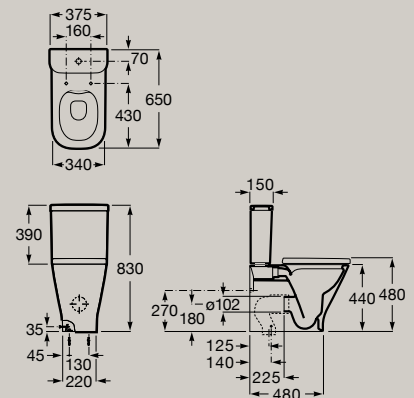

4,5/3L Back Easy Comfort  
●●○ to Wall Removal Height

Dimensions in mm