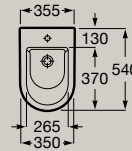

Back to wall bidet

A3570N7000 Bidet

Bidet lid

A806D12001 Soft-closing lid. Supralit®
A806D10001 Lid. Supralit®

Back
to Wall