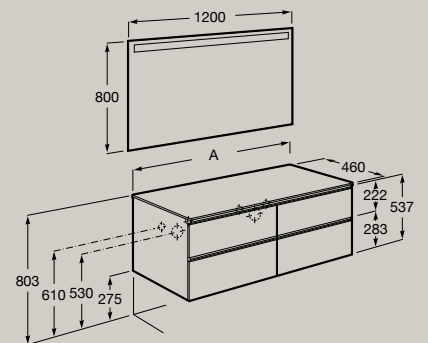

1600 x 460 mm

**A851962...** Unik

1400 x 460 mm

**A851961...** Unik

1200 x 460 mm

**A851506...** Base unit

**A851537...** Pack (with Eidos LED mirror)

Soft Close	Internal Organiser
------------	--------------------