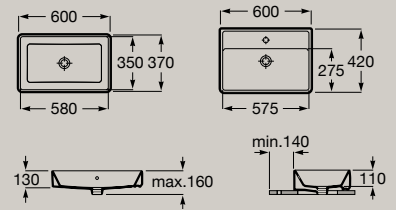

Over countertop
Square

Over countertop basin

600 x 370 mm

A3270Y2000 Basin

600 x 420 mm

A3270MN000 Basin with faucet bank

Over countertop basin

390 x 370 mm

A3270ML000 Basin