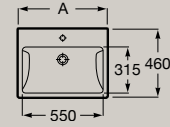

## Wall-hung

Wall-hung basin

550 x 460 mm

**A3270MV000** Wall-hung basin

600 x 460 mm

**A3270M1000** Wall-hung basin

A | 550 | 600 |

Wall-hung basin