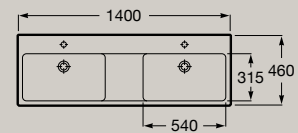

Wall-hung basin

1400 x 460 mm

A3270MU000 Double wall-hung basin