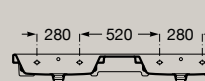

Wall-hung basin

1400 x 460 mm

A3270MU000 Double wall-hung basin