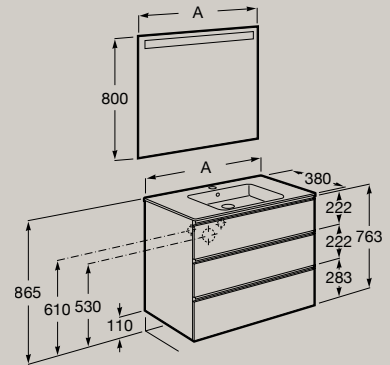

A | 800 | 600 |

See compatible legs and complements on page 56.

Dimensions in mm. Replace (...) in the product reference with the code of the chosen finish:

● 806 Glossy White ● 509 Matt White ● 547 Matt Grey ● 548 Matt Blue ○ 434 Nordic Ash ● 517 Walnut ● 402 City Oak