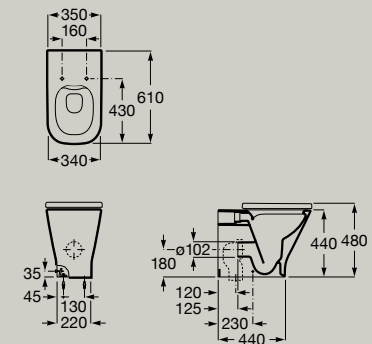

Comfort back to wall single floorstanding WC

A347479000 Roca Rimless® Square WC

WC seat and cover

A801472006 Soft-closing seat and cover
A801470002 Seat and cover
A80147200B Soft-closing seat and cover.
Supralit®
A8014700B Seat and cover. Supralit®

Back to Wall	Easy Removal	Comfort Height