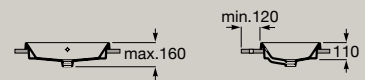

Round

In countertop basin

550 x 390 mm

**A3270Y5000** Basin

550 x 400 mm

**A3270Y6000** Basin with faucet bank

In countertop basin

ø390 mm