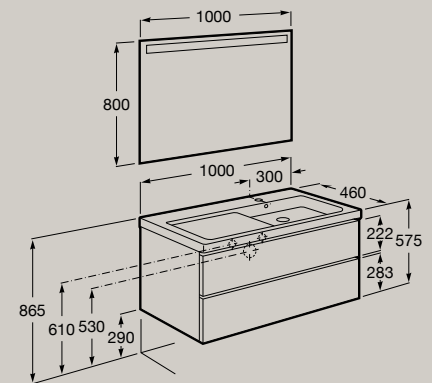

Base unit with two drawers
and asymmetrical basin

1000 x 460 mm

A851967... Unik. Right hand basin
A851966... Unik. Left hand basin
A851978... Pack. Right hand basin
(with Eidos LED mirror)
A851977... Pack. Left hand basin
(with Eidos LED mirror)

Soft Close	Internal Organiser