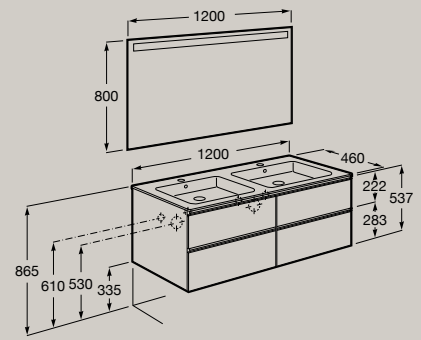

# Furniture

Standard base units  
(depth of 460 mm) 2 / 4 drawers

Base unit with four drawers  
and double slim basin

1200 x 460 mm

**A851483...** Unik  
**A851516...** Pack (with Eidos LED mirror)

Soft Close	Internal Organiser	Slim Basin
------------	--------------------	------------