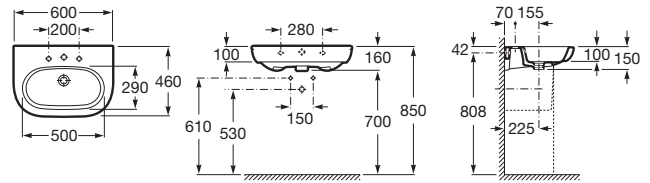

MERIDIAN

Wall-hung vitreous china basin

DIMENSIONS

Length	600 mm
Width	460 mm
Height	150 mm

COLOURS AND FINISHES

00 White

TECHNICAL DRAWINGS

FEATURES

- Bowl position: Central
- Fixing kit: Included
- Installation type: Wall-hung
- Material: Vitreous china
- Shape: Round
- Taphole configuration: 1 Prepunched, 1 Taphole, 1 Prepunched
- Waste: Not included