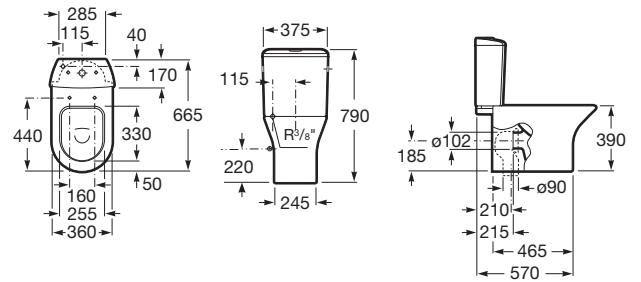

NEXO

Vitreous china close-coupled WC with dual outlet

DIMENSIONS

Length	380 mm
Width	680 mm
Height	780 mm

COLOURS AND FINISHES

00 White

TECHNICAL DRAWINGS

FEATURES

Fixing kit: Included

Flushing system: Washdown

Installation type: Floorstanding

Outlet type: Dual (vario)

Shape: Round

COMPATIBLE WITH

Dual flush 6/3L WC cistern
341640..0

Dual flush 6/3L WC cistern
341643..0