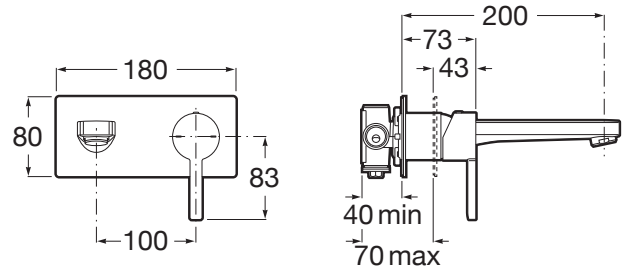

NAIA

Concealed single lever basin mixer

TECHNICAL DRAWINGS

FEATURES

- Application place: Basin
- Faucet type: Single-lever
- Handle position: Lateral
- Installation type: Built-in
- Waste not included
- Waste type: Waste not included

COMPATIBLE WITH

Universal built-in body

5252206..

Naia

Character and sophistication join in this collection of faucets with a minimalist design, born out of a perfect combination of cylindrical and square geometric shapes.