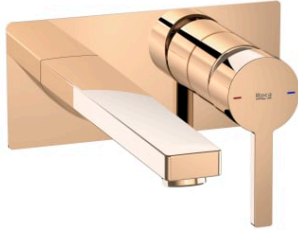

NAIA

Concealed single lever basin mixer

TECHNICAL DRAWINGS

FEATURES

- Application place: Basin
- Faucet type: Single-lever
- Handle position: Lateral
- Installation type: Built-in
- Waste not included
- Waste type: Waste not included

COMPATIBLE WITH

Universal built-in body

5252206..

Naia

Character and sophistication join in this collection of faucets with a minimalist design, born out of a perfect combination of cylindrical and square geometric shapes.