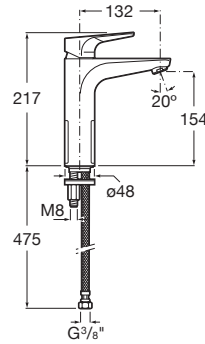

ATLAS

Smooth body medium-neck plus basin mixer, Cold Start

TECHNICAL DRAWINGS

FEATURES

- Aerator type: Integrated aerator
- Application place: Basin
- Cold water position in the center
- Faucet type: Single-lever
- Finish: Chrome
- Flexible supply hoses included
- Flow rate (l/min - 3 bar): 5
- Handle position: Top
- Installation type: Deck-mounted
- Type of cartridge: Ceramic
- Waste not included
- Waste type: Waste not included
- Water and energy saving
- Water connection thread: 3/8"

## Atlas

This faucet collection, which stands out for its elegance and versatility, includes flow limiters to 5 litres per minute as well as the Cold Start technology that guarantee greater water and energy savings. Also, with the aim of providing more comfort, the shower mixer can be equipped with a clip-on shelf, allowing you to have your showering essentials close to hand.