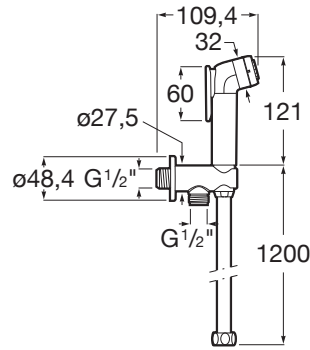

BE FRESH

Bidet shower kit (1 outlet).

Includes hand-shower, wall bracket-water supply with auto-stop and 1.2 m metallic flexible hose

TECHNICAL DRAWINGS

FEATURES