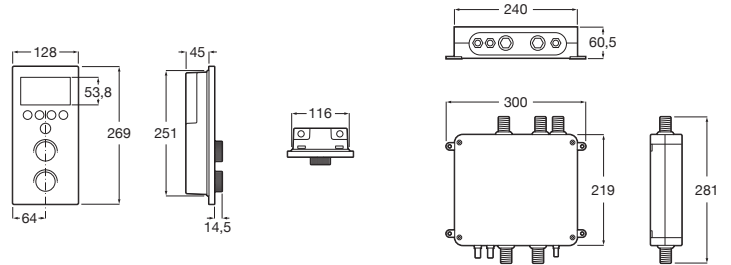

SMART SHOWER

Smart Shower panel and installation kit

TECHNICAL DRAWINGS

FEATURES

- Application place: Shower
- Faucet type: Electronic technology
- Installation type: Built-in
- Operating voltage (V): 12
- Power supply: Mains operated
- Temperature control: Thermostatic mixer
- Water and energy saving