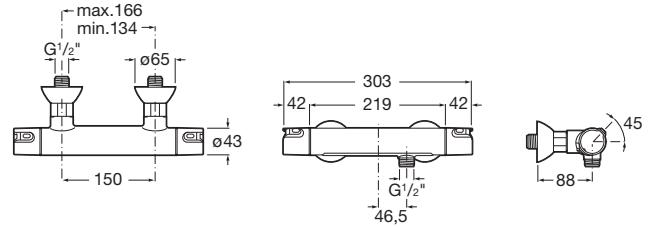

T-500

Wall-mounted thermostatic shower mixer

TECHNICAL DRAWINGS

FEATURES

- Application: Shower
- Faucet type: Thermostatic
- Finish: Chrome
- Flow rate (l/min - 3 bar): 12.3
- Installation type: Wall-mounted
- Number of water inlets: 2
- Sustainable product

EverShine

Quick Reaction®

SafeTouch®

Safety 38°

T-500

The T-500 series offers you the benefits and functionalities that characterise thermostatic brassware: water and energy saving, safety and comfort.

INSTALLATION AND USER MANUALS