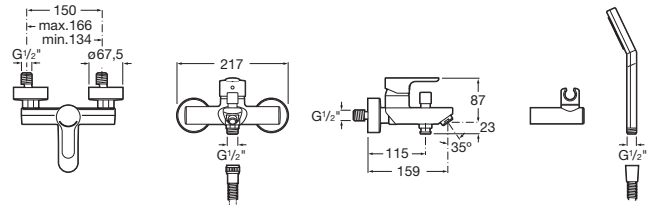

L20

Wall-mounted bath-shower mixer with automatic diverter with retention, 1.70 m flexible shower hose, handshower and swivel wall bracket

TECHNICAL DRAWINGS

FEATURES

Application place: Bathtub, Shower

Diverter: Automatic

Faucet type: Single-lever

Finish: Chrome

Flow rate (l/min - 3 bar): 12

Handle position: Top

Installation type: Wall-mounted

Sustainable product

Type of cartridge: Ceramic

Evershine

SoftTurn®

INCLUDES

80/1. Handshower with Rain function

5B9103C00

L20

Simply contemporary, sustainable and smart. One of Roca's innovative faucets collections with Cold Start technology to improve energy saving.