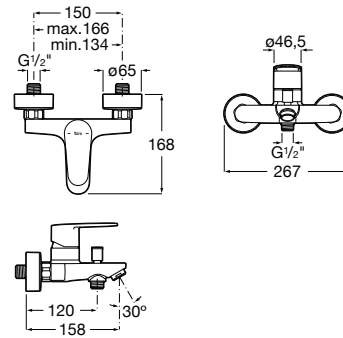

VICTORIA PLUS

Wall-mounted bath-shower mixer

TECHNICAL DRAWINGS

FEATURES

- Application place: Bathtub
- Diverter: Manual
- Excentrics included
- Faucet type: Single-lever
- Finish: Chrome
- Installation type: Wall-mounted
- Type of cartridge: Ceramic
- Water connection thread: 1/2"