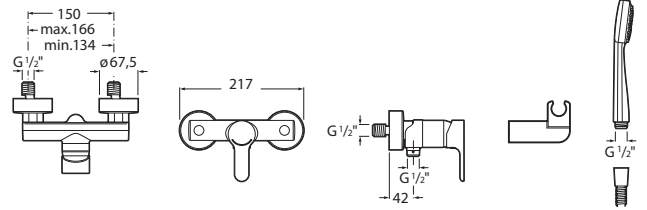

L20

Wall-mounted shower mixer with 1.50 m flexible shower hose, handshower and swivel wall bracket

TECHNICAL DRAWINGS

FEATURES

- Application place: Shower
- Faucet type: Single-lever
- Finish: Chrome
- Flow rate (l/min - 3 bar): 8
- Handle position: Lateral
- Installation type: Wall-mounted
- Sustainable product
- Type of cartridge: Ceramic

Evershine

SoftTurn®

INCLUDES

80/1. Handshower with Rain function

5B9103C00

L20

Simply contemporary, sustainable and smart. One of Roca's innovative faucets collections with Cold Start technology to improve energy saving.