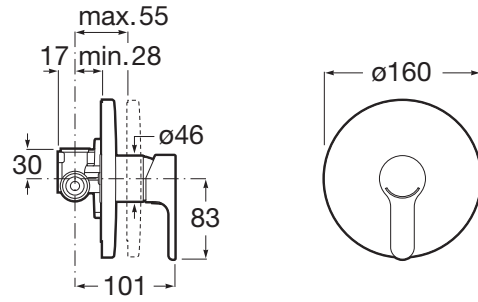

L20

Built-in bath or shower mixer

TECHNICAL DRAWINGS

FEATURES

- Application place: Shower
- Faucet type: Single-lever
- Finish: Chrome
- Handle position: Lateral
- Installation type: Built-in