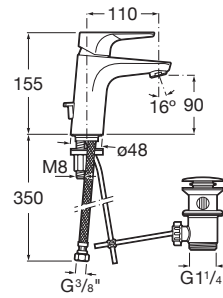

ATLAS

Basin mixer with pop-up waste

TECHNICAL DRAWINGS

FEATURES

- Aerator type: Integrated aerator
- Application place: Basin
- Cold water position in the center
- Faucet type: Single-lever
- Finish: Chrome
- Flexible supply hoses included
- Flow rate (l/min - 3 bar): 5
- Handle position: Top
- Installation type: Deck-mounted
- Pop-up waste
- Type of cartridge: Ceramic
- Waste type: Pop-up waste
- Water and energy saving
- Water connection thread: 3/8"

Evershine

SoftTurn®

Atlas

This faucet collection, which stands out for its elegance and versatility, includes flow limiters to 5 litres per minute as well as the Cold Start technology that guarantee greater water and energy savings. Also, with the aim of providing more comfort, the shower mixer can be equipped with a clip-on shelf, allowing you to have your showering essentials close to hand.