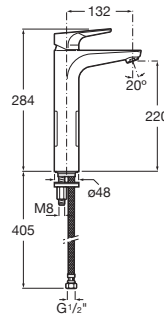

ATLAS

High-neck and smooth body basin mixer, Cold Start

TECHNICAL DRAWINGS

FEATURES

- Aerator type: Integrated aerator
- Application place: Basin
- Cold water position in the center
- Faucet type: Single-lever
- Finish: Chrome
- Flexible supply hoses included
- Flow rate (l/min - 3 bar): 5
- Handle position: Top
- High neck
- Installation type: Deck-mounted
- Type of cartridge: Ceramic
- Waste type: Waste not included
- Water and energy saving
- Water connection thread: 3/8"

Evershine

SoftTurn®

Atlas

This faucet collection, which stands out for its elegance and versatility, includes flow limiters to 5 litres per minute as well as the Cold Start technology that guarantee greater water and energy savings. Also, with the aim of providing more comfort, the shower mixer can be equipped with a clip-on shelf, allowing you to have your showering essentials close to hand.