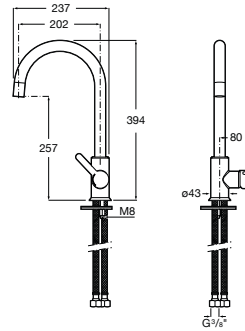

MENCIA

Kitchen sink mixer with swivel spout, Cold Start.
White

TECHNICAL DRAWINGS

FEATURES

- Aerator type: Integrated aerator
- Application place: Kitchen sink
- Cold water position in the center
- Faucet type: Single-lever
- Finish: White
- Flexible supply hoses included
- Handle position: Lateral
- Installation type: Deck-mounted
- Spout position: High
- Swivel spout
- Type of cartridge: Ceramic
- Waste type: Waste not included
- Water and energy saving
- Water connection thread: 3/8"
- Water flow restrictor