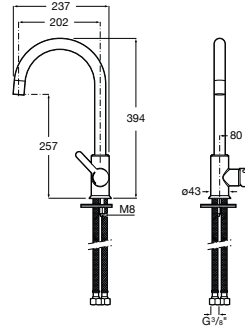

## TECHNICAL DRAWINGS

## FEATURES

- Aerator type: Integrated aerator
- Application place: Kitchen sink
- Cold water position in the center
- Faucet type: Single-lever
- Finish: Chrome
- Flexible supply hoses included
- Handle position: Lateral
- Installation type: Deck-mounted
- Spout position: High
- Swivel spout
- Type of cartridge: Ceramic
- Waste type: Waste not included
- Water and energy saving
- Water connection thread: 3/8"
- Water flow restrictor