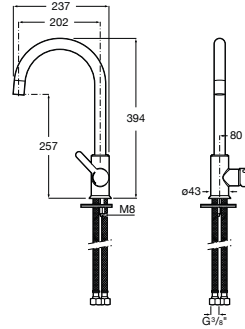

MENCIA

Kitchen sink mixer with swivel spout, Cold Start.
Space grey

TECHNICAL DRAWINGS

FEATURES

- Aerator type: Integrated aerator
- Application place: Kitchen sink
- Cold water position in the center
- Faucet type: Single-lever
- Finish: PVD stainless steel
- Flexible supply hoses included
- Handle position: Lateral
- Installation type: Deck-mounted
- Spout position: High
- Swivel spout
- Type of cartridge: Ceramic
- Waste type: Waste not included
- Water and energy saving
- Water connection thread: 3/8"
- Water flow restrictor