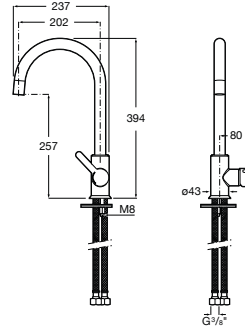

MENCIA

Kitchen sink mixer with swivel spout, Cold Start.
Black

TECHNICAL DRAWINGS

FEATURES

- Aerator type: Integrated aerator
- Application place: Kitchen sink
- Cold water position in the center
- Faucet type: Single-lever
- Finish: Black
- Flexible supply hoses included
- Handle position: Lateral
- Installation type: Deck-mounted
- Spout position: High
- Swivel spout
- Type of cartridge: Ceramic
- Waste type: Waste not included
- Water and energy saving
- Water connection thread: 3/8"
- Water flow restrictor