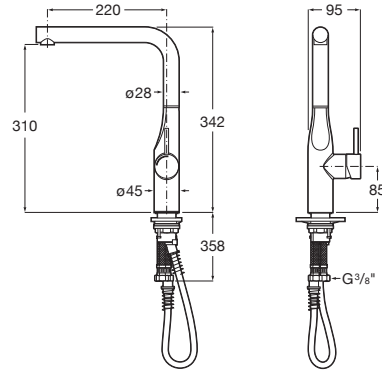

GLERA

Single lever kitchen mixer with swivel spout

TECHNICAL DRAWINGS

FEATURES

- Application place: Kitchen sink
- Faucet type: Single-lever
- Finish: Chrome
- Flexible supply hoses included
- Flow rate (l/min - 3 bar): 12
- Installation type: Deck-mounted
- Spout position: High
- Swivel spout
- Waste type: Waste not included
- Water and energy saving
- Water connection thread: 3/8"

Evershine

SoftTurn®

INCLUDES

Pack (single bowl sink
Roma and kitchen sink
mixer Glera)

870PD050G

Pack (single bowl sink
Roma and kitchen sink
mixer Glera)

870PD045G

Glera

A collection of kitchen faucets defined by its geometrical lines and the striking design of its spout. Design and ergonomics in single-lever mixers that stand out for their details.

INSTALLATION AND USER MANUALS