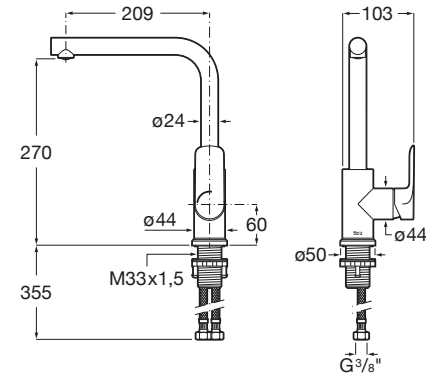

CALA

Kitchen sink mixer L spout fixed

PRICE (VAT INCLUDED)

BGN307.00 BGN.00

TECHNICAL DRAWINGS

FEATURES

- Aerator type: Fixed
- Application place: Kitchen sink
- Check valve
- Cold water position in the center
- Faucet type: Single-lever
- Flexible supply hoses included
- Handle position: Lateral
- Installation type: Deck-mounted
- Maximum Continuous Working Pressure (kPa): 5
- WarrantyDomesticUse: 5 years
- Waste type: Waste not included
- Water and energy saving
- Water connection thread: 3/8"

Cala

A cylindrical and slim body of only 38 mm and a flat rectangular handle, in perfect harmony with the shape of the spout, are the essence of Cala's design. The ultimate blend of visual elements to create the best proportion and style.