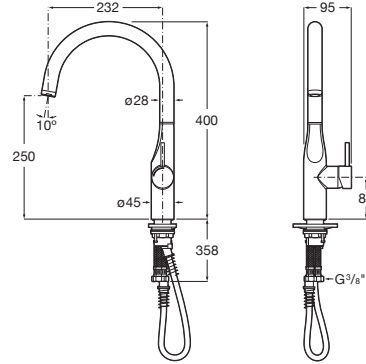

GLERA

Single lever kitchen mixer with swivel spout

TECHNICAL DRAWINGS

FEATURES

- Application place: Laundry sink
- Faucet type: Single-lever
- Finish: Chrome
- Flexible supply hoses included
- Flow rate (l/min - 3 bar): 12
- Installation type: Deck-mounted
- Spout position: High
- Swivel spout
- Waste type: Waste not included
- Water and energy saving
- Water connection thread: 3/8"

## Glera

A collection of kitchen faucets defined by its geometrical lines and the striking design of its spout. Design and ergonomics in single-lever mixers that stand out for their details.