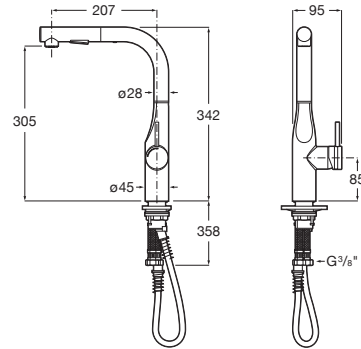

GLERA

Single-lever kitchen mixer with swivel spout and two-function pull-out shower

TECHNICAL DRAWINGS

FEATURES

- Application place: Laundry sink
- Faucet type: Single-lever
- Finish: Chrome
- Flexible supply hoses included
- Flow rate (l/min - 3 bar): 7
- Installation type: Deck-mounted
- Pull-out spout
- Spout position: High
- Swivel spout
- Waste type: Waste not included
- Water and energy saving
- Water connection thread: 3/8"

## Glera

A collection of kitchen faucets defined by its geometrical lines and the striking design of its spout. Design and ergonomics in single-lever mixers that stand out for their details.