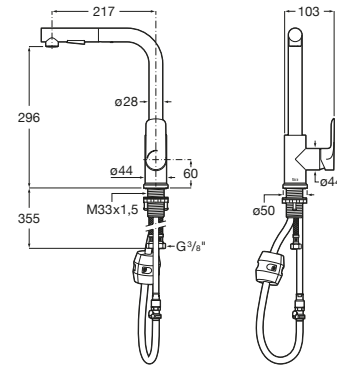

CALA

Kitchen sink mixer L spout pull-out

TECHNICAL DRAWINGS

FEATURES

- Aerator type: Fixed
- Application place: Kitchen sink
- Check valve
- Cold water position in the center
- Faucet type: Single-lever
- Flexible supply hoses included
- Handle position: Lateral
- Installation type: Deck-mounted
- Maximum Continuous Working Pressure (kPa): 5
- WarrantyDomesticUse: 5 years
- Waste type: Waste not included
- Water and energy saving
- Water connection thread: 3/8"

Cala

A cylindrical and slim body of only 38 mm and a flat rectangular handle, in perfect harmony with the shape of the spout, are the essence of Cala's design. The ultimate blend of visual elements to create the best proportion and style.