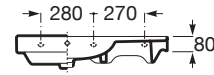

TECHNICAL DRAWINGS

FEATURES

Asymmetric

Bowl position: Left

Emblematic Works: 14.006

Fixing kit: Included

Installation type: Wall-hung

Integrated shelf

Internal Shape: 6 - Rectangular

Material: FINECERAMIC®

Shape: Rectangular

Shelf position: Right

Taphole configuration: 1 Taphole in the middle

Trap: Not included

Washbasin capacity (l): 6.9

Waste: Not included

Weight (kg): 23