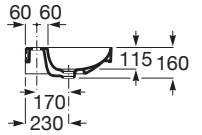

TECHNICAL DRAWINGS

FEATURES

Asymmetric

Bowl position: Left

Emblematic Works: 14.006

Fixing kit: Included

Installation type: Wall-hung

Integrated shelf

Internal Shape: 6 - Rectangular

Material: FINECERAMIC®

Shape: Rectangular

Shelf position: Right

Taphole configuration: 1 Taphole in the middle

Trap: Not included

Washbasin capacity (l): 6.9

Waste: Not included

Weight (kg): 23