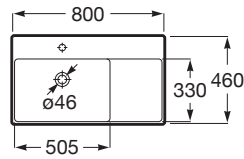

TECHNICAL DRAWINGS

FEATURES

Asymmetric

Bowl position: Left

Emblematic Works: 14.006

Fixing kit: Included

Installation type: Wall-hung

Integrated shelf

Internal Shape: 6 - Rectangular

Material: FINECERAMIC®

Shape: Rectangular

Shelf position: Right

Taphole configuration: 1 Taphole in the middle

Trap: Not included

Washbasin capacity (l): 6.9

Waste: Not included

Weight (kg): 23