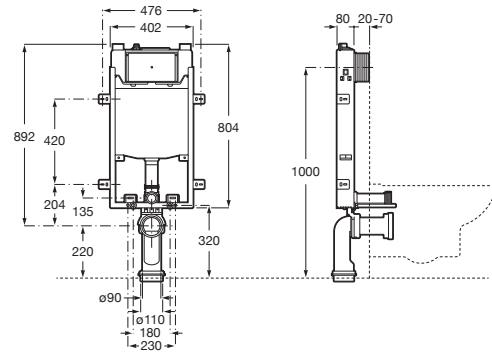

IN-WALL

Installation system for wall-hung wc, brick wall

PRICE (VAT INCLUDED)

BGN178.00 BGN.00

TECHNICAL DRAWINGS

FEATURES

Flushing type preset: Dual flush 3/6 litres

Operating plate position: Frontal

Suitable for: Wall-hung toilet

Flushing type

Flushing type: Dual flush 3/6 litres

COMPATIBLE WITH

Operating plate AC4

89017500.

AC3 - Dual operating plate

89017400.

Operating plate AC2

89017300.

In-Wall

Systems that combine efficiency and technology to deliver the best performance.