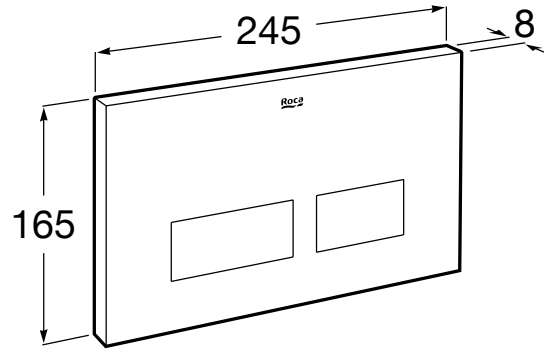

## FEATURES

Number of buttons: 2

COMPATIBLE WITH

Installation system for floorstanding WC. With compact cistern and dual flush mechanism 6/3, 4.5/3 and 4/2 litres and installation accessories. Minimum depth: 80 mm. (Preset to 4,5/3L)

Installation system for floorstanding WC. With compact cistern and dual flush mechanism 6/3, 4.5/3 and 4/2 litres and installation accessories. Minimum depth: 80 mm. (Preset to 6/3L)

Installation system for wall-hung WC. With compact cistern and dual flush mechanism 6/3, 4.5/3 and 4/2 litres and installation accessories. Minimum depth with horizontal outlet: 80 mm Minimum depth with vertical outlet: 90/110 mm

Installation system for wall-hung wc, brick wall

890060120

Installation system for wall-hung WC. With compact cistern and dual flush mechanism 6/3, 4.5/3 and 4/2 litres and installation accessories. Minimum depth with horizontal outlet: 80 mm Minimum depth with vertical outlet: 107/125 mm