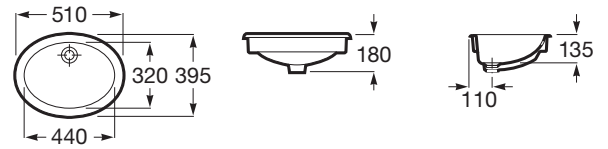

NEO SELENE

In countertop or under countertop vitreous china basin

DIMENSIONS

Length	510 mm
Width	395 mm
Height	180 mm

COLOURS AND FINISHES

00 White

TECHNICAL DRAWINGS

FEATURES

- Bowl position: Central
- Fixing kit: Included
- Installation type: Built-in / Undercountertop, Drop-in / Countertop
- Material: Vitreous china
- Overflow type: Standard
- Recommended for public spaces
- Shape: Round
- Taphole configuration: No tapholes
- Trap: Not included
- Waste: Not included