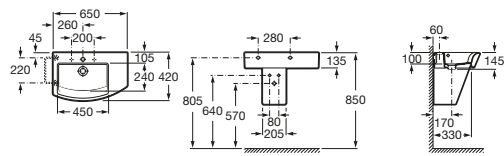

HALL

Wall-hung or over countertop vitreous china basin left hand

DIMENSIONS

Length	650 mm
Width	420 mm
Height	145 mm

COLOURS AND FINISHES

00 White

TECHNICAL DRAWINGS

FEATURES

- Asymmetric
- Bowl position: Left
- Fixing kit: Included
- Installation type: Bowl / Overcountertop, Wall-hung
- Integrated shelf
- Material: Vitreous china
- Shape: Square
- Shelf position: Right
- Taphole configuration: 1 Prepunched, 1 Taphole, 1 Prepunched
- Trap: Not included
- Waste: Not included

COMPATIBLE WITH

Vitreous china semipedestal
for basin

337621..0

Towel rail for basin

840597001

1 1/4" outlet connector for
basin. 300 Pipe

506403110

1 1/4" outlet connector. 300
tube

506403810

1 1/4" waste for basin / bidet
with overflow and automatic
plug

505400000

Click-clack universal waste.
Chromed plug Ø 40

505400900

Click-clack universal waste.
Chromed plug Ø 65

505401000

Click-clack universal waste.
Vitreous plug Ø 65