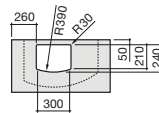

HALL

Wall-hung or over countertop vitreous china basin left hand

DIMENSIONS

Length	650 mm
Width	420 mm
Height	145 mm

COLOURS AND FINISHES

00 White

TECHNICAL DRAWINGS

FEATURES

- Asymmetric
- Bowl position: Left
- Fixing kit: Included
- Installation type: Bowl / Overcountertop, Wall-hung
- Integrated shelf
- Material: Vitreous china
- Shape: Square
- Shelf position: Right
- Taphole configuration: 1 Prepunched, 1 Taphole, 1 Prepunched
- Trap: Not included
- Waste: Not included