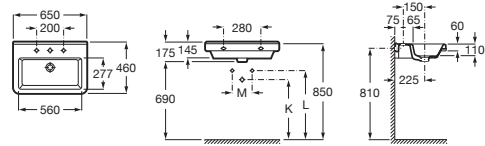

DAMA-N

Wall-hung vitreous china basin

DIMENSIONS

Length 650 mm
 Width 460 mm
 Height 145 mm

COLOURS AND FINISHES

00 White

TECHNICAL DRAWINGS

FEATURES

- Bowl position: Central
- Fixing kit: Included
- Installation type: Wall-hung
- Material: Vitreous china
- Shape: Square
- Taphole configuration: 1 prepunched, 1 taphole, 1 prepunched
- Trap: Not included
- Waste: Not included