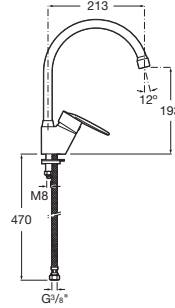

VECTRA

Kitchen sink mixer with swivel spout

TECHNICAL DRAWINGS

FEATURES

- Aerator type: Integrated aerator
- Application place: Kitchen sink
- Faucet type: Single-lever
- Finish: Chrome
- Flexible supply hoses included
- Handle position: Lateral
- Installation type: Deck-mounted
- Spout length (mm): 213
- Spout position: High
- Swivel spout
- Type of cartridge: Ceramic