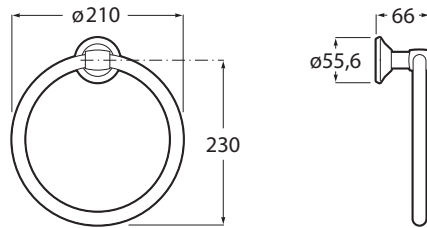

HOTELS

Towel ring

TECHNICAL DRAWINGS

FEATURES

Finish: Polished

Installation type: Wall-mounted

Material: Metal

Recommended for public spaces