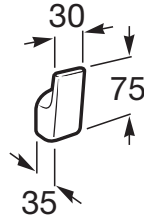

SELECT

Robe hook

TECHNICAL DRAWINGS

FEATURES

Finish: Polished

Installation type: Wall-mounted

Material: Metal

Select