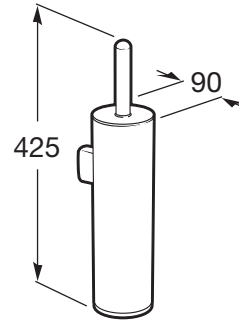

HOTELS

Wall-mounted toilet brush holder

FEATURES

Finish: Polished

Installation type: Wall-mounted

Material: Metal

Recommended for public spaces

TECHNICAL DRAWINGS