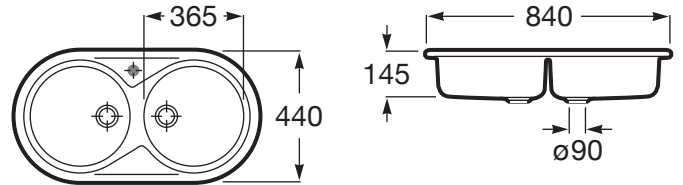

DUO

Stainless steel double bowl kitchen sink

TECHNICAL DRAWINGS

FEATURES

Bowl depth (mm): 145

Installation type: Over Countertop

Material: Stainless steel

Number of bowls: 2

Shape: Round

COMPATIBLE WITH

Trap for double bowl
kitchen sinks

506405507

Space saving trap for
double bowl kitchen sinks

506405707

Duo

This collection's design stands out because its shapes and stylistic approaches are so natural. Balance, functionality and versatility that can adapt to any style proposal.