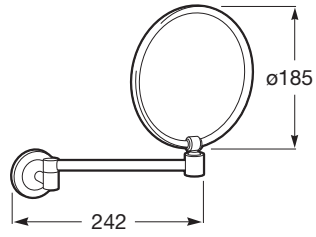

HOTELS

Wall-mounted double side magnifying mirror

FEATURES

Double side magnifying mirror

Installation type: Wall-hung

Recommended for public spaces

Shape: Round

TECHNICAL DRAWINGS