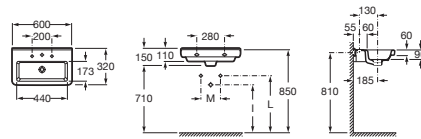

DAMA-N

Compact wall-hung vitreous china basin

DIMENSIONS

Length 600 mm  
 Width 320 mm  
 Height 110 mm

COLOURS AND FINISHES

00 White

TECHNICAL DRAWINGS

FEATURES

- Bowl position: Central
- Fixing kit: Included
- Installation type: Wall-hung
- Material: Vitreous china
- Shape: Square
- Taphole configuration: 1 prepunched, 1 taphole, 1 prepunched
- Trap: Not included
- Waste: Not included

Aplicación	I (Sifón)	L	M
WH	530 Totem / Minimal	610	150
Pedestal	570	640	150
WB-SPed	570 Botella	640	80
WB-SPed S			150/80

Compact basin

COMPATIBLE WITH

Vitreous china semipedestal for basin

337782..0

1 1/4" waste for basin / bidet with overflow and automatic plug