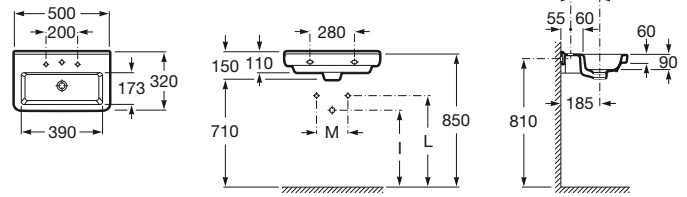

DAMA-N

Compact wall-hung vitreous china basin

DIMENSIONS

Length	500 mm
Width	320 mm
Height	110 mm

COLOURS AND FINISHES

00 White

TECHNICAL DRAWINGS

FEATURES

- Bowl position: Central
- Fixing kit: Included
- Installation type: Wall-hung
- Material: Vitreous china
- Shape: Square
- Taphole configuration: 1 prepunched, 1 taphole, 1 prepunched
- Trap: Not included
- Waste: Not included

1 1/4" outlet connector for basin. 300 Pipe

506403110

Click-clack universal waste. Chromed plug Ø 65

505401000

Click-clack universal waste. Vitreous plug Ø 65

505401100

Dama-N

Design, functionality and breadth of range. The collection, with its neutral, pure lines, offers a wide variety of sizes. The combination of this series' products will give you astonishing results in all kinds of bathroom spaces.