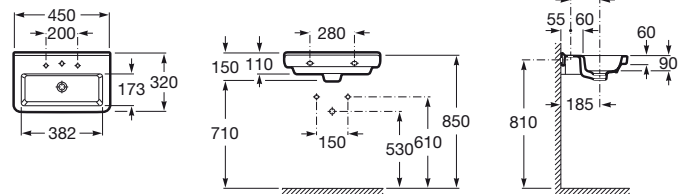

DAMA

Compact wall-hung vitreous china basin

DIMENSIONS

Length 450 mm
 Width 320 mm
 Height 110 mm

COLOURS AND FINISHES

TECHNICAL DRAWINGS

FEATURES

- Bowl position: Central
- Fixing kit: Included
- Installation type: Wall-hung
- Material: Vitreous china
- Shape: Square
- Taphole configuration: 1 Prepunched, 1 Taphole, 1 Prepunched
- Trap: Not included
- Waste: Not included

Compact washbasin

COMPATIBLE WITH

Vitreous china semipedestal for basin

337782..0

1 1/4" outlet connector for basin. 250 Pipe

506401614

1 1/4" outlet connector. 300 tube

506403810

Click-clack universal waste. Chromed plug Ø 40

505400900

Click-clack universal waste. Chromed plug Ø 65

505401000

Click-clack universal waste. Vitreous plug Ø 65

505401100

Dama

Design, functionality and breadth of range. The collection, with its neutral, pure lines, offers a wide variety of sizes. The combination of this series' products will give you astonishing results in all kind of bathroom spaces.