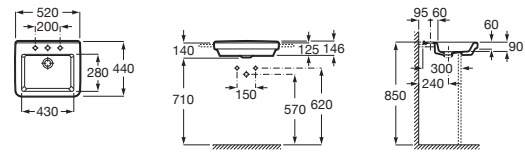

DAMA-N

Semi-recessed vitreous china basin

FEATURES

- Bowl position: Central
- Fixing kit: Included
- Installation type: Semi-recessed
- Material: Vitreous china
- Shape: Square
- Taphole configuration: 1 prepunched, 1 taphole, 1 prepunched
- Waste: Not included

DIMENSIONS

Length	520 mm
Width	440 mm
Height	146 mm

COLOURS AND FINISHES

TECHNICAL DRAWINGS

COMPATIBLE WITH

1 1/4" waste for basin /  
bidet with overflow and  
automatic plug

505400000

1 1/4" outlet connector for  
basin. 250 Pipe

506401614

1 1/4" outlet connector for  
basin. 300 Pipe

506403110

Click-clack universal waste.  
Chromed plug Ø 65

505401000

Click-clack universal waste.  
Vitreous plug Ø 65

505401100