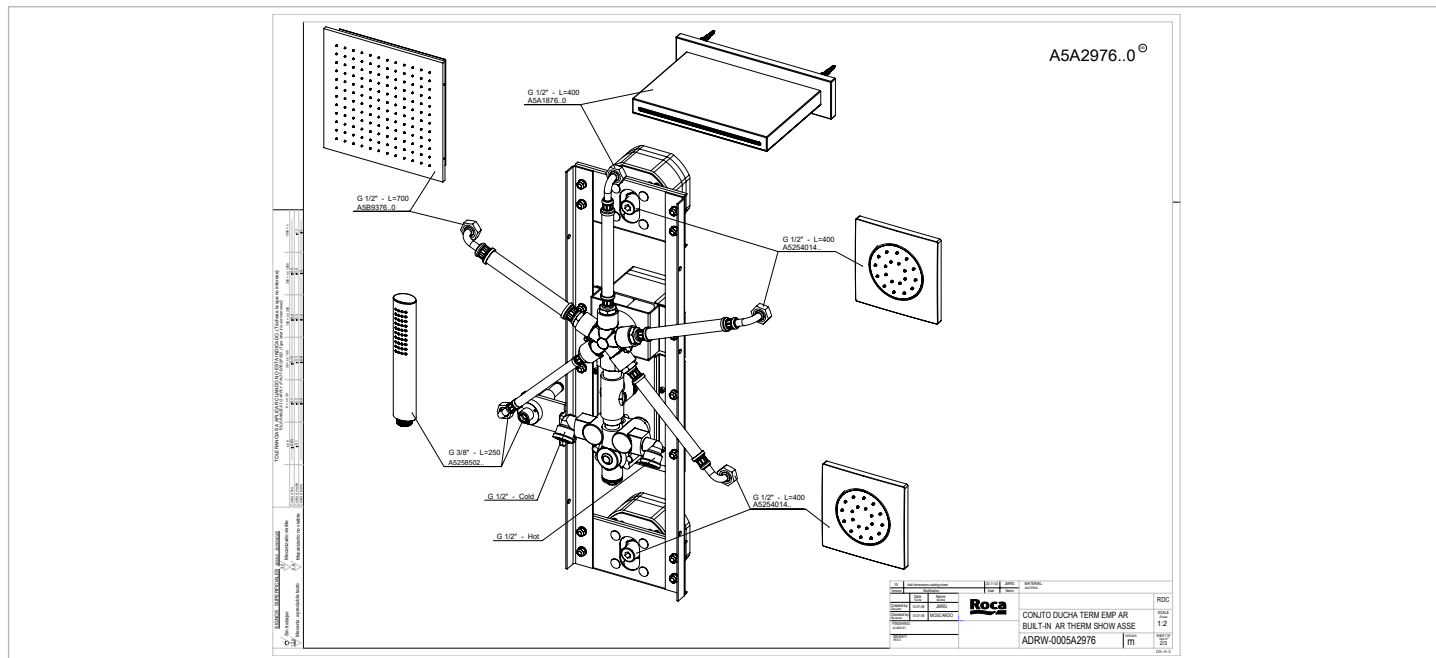

	C00 Chrome
	VC0 Greige
	VG0 Nero
	VS0 Brushed steel

Dimensions

Length: 20 mm.
 Width: 124 mm.
 Height: 649 mm.

Optional

A373761... Shower tray 1300 mm
 A373763... Built-in 1100 mm shower tray
 A276128000 IN-DRAIN X3 650 mm -
 Installation drainage kit
 A276129000 IN-DRAIN X3 750 mm -
 Installation drainage kit
 A276130000 IN-DRAIN X3 850 mm -
 Installation drainage kit
 A276131000 IN-DRAIN X3 950 mm -
 Installation drainage kit

Compatible with

A5B9376... Rain shower head 450 x 450 mm
 A5B9276... Rain Shower Head 197 x 197 mm
 A5A1876... Wall-mounted cascade spout.

Technical drawings

Built-in 5-function thermostatic shower mixer with handshower, 1.7 m hose and 2 jets